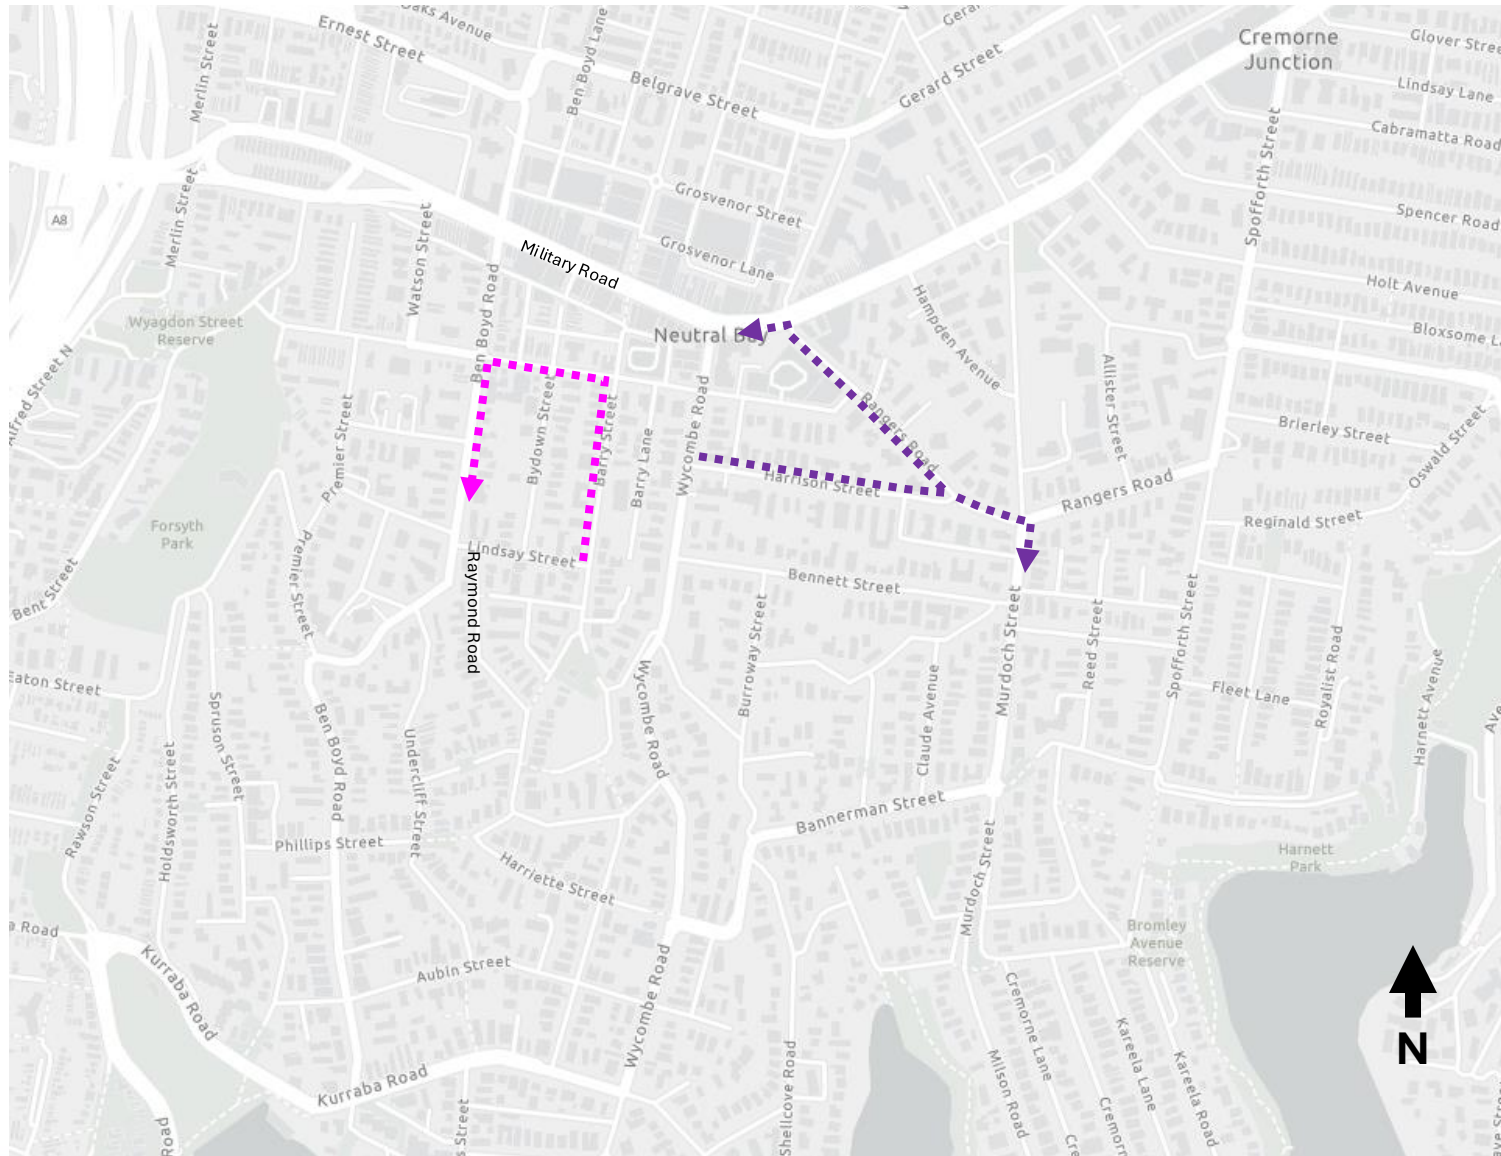

BARRY & HARRISON STREETS: DRIVER TRAVEL PATHS FROM MILITARY RD

- Enter Barry St if one-way northbound
- Enter Harrison St if one-way eastbound

LEGEND

-  Travel to Harrison Street
-  Travel to Barry Street

BARRY & HARRISON STREETS: DRIVER TRAVEL PATHS TO EXIT

- Exit Barry St if one-way northbound to destinations south of Barry St
- Exit Harrison St if one-way eastbound to destinations west of Harrison St

LEGEND

- Driver travel paths to destinations south of Barry Street
- Driver travel paths to destinations west of Harrison Street